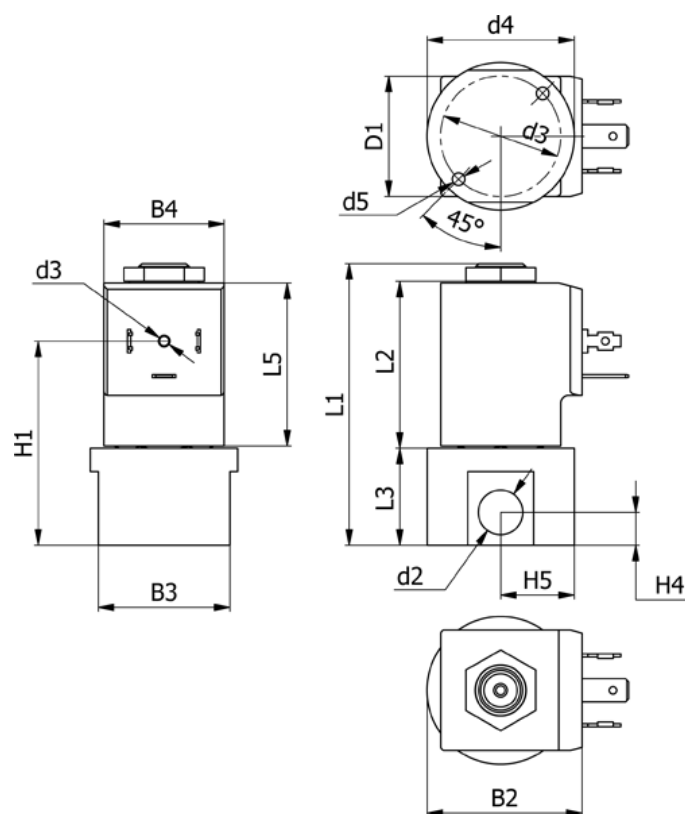

Varenummer: 588Q2C140SB0411

Beskrivelse: Magnetventil type Q2C140.SB0.411 2/2 NC
24 VAC 50HZ dyse 4,0 hus i Rustfast AISI 303 Portstr. G1/4"

Mål

B2 = 40	H1 = 52.5
B3 = 34	H4 = 8.5
B4 = 31	H5 = 19
d2 = G1/4"	L1 = 72.6
d3 = M3x4	L3 = 25
d4 = 31	L5 = 42.5
d5 = M4x8	Lysning = 4.0
Flow = 7.5	Spænding = 24 VAC 50HZ

Ventilfunktion = 2/2 NC